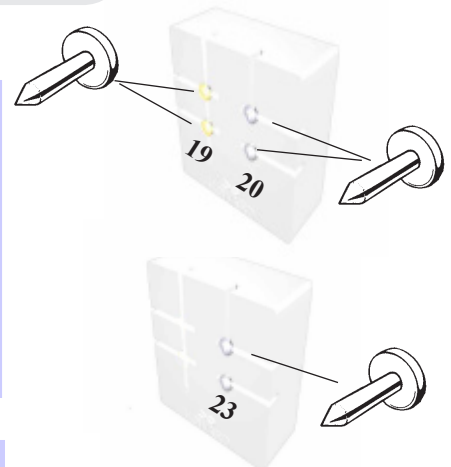

R23-1000

- Four 23 Gauge Silver-Colored Scleral Plugs and Off-White Tablet

R20-1000

- Four 20 Gauge Silver-Colored Scleral Plugs and Off-White Silicone Tablet

R19-1000

- Four 19 Gauge Gold-Plated Plugs and Blue Silicone Tablet

R18-1000

- Four 18 Gauge Silver-Colored Scleral Plugs and Gray Silicone Tablet

Disposable Scleral Plugs and Tablet

RDP-1000

- Two 20 Gauge Disposable Scleral Plugs (silver)
- Two 19 Gauge Disposable Scleral Plugs (gold-plated) with Tablet

RDP-2300

- Two 23 Gauge Disposable Scleral Plugs (silver) with Tablet

RCA-1000

Scleral Plug Forceps

- These lightweight forceps have been developed for use with virtually any traditional plug set available.
- They are of the highest American made instrument-grade quality.