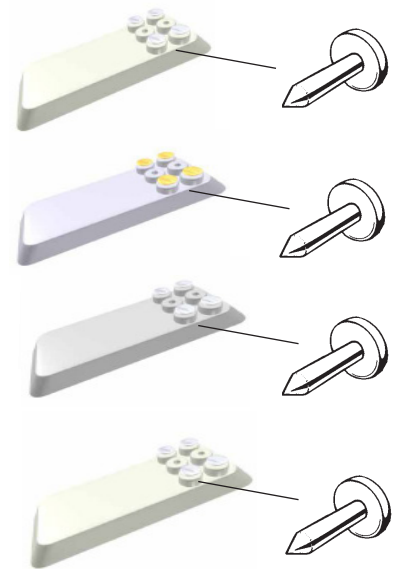

HOWARD INSTRUMENTS II, INC.

Scleral Plugs & Tablet

Reusable Scleral Plugs and Tablet

Supplied with 4 color-coded plugs, steam autoclavable silicone rubber tablet with raised supports for easy grip with forceps. (forceps not included)

R23-1000

- Four 23 Gauge Silver-Colored Scleral Plugs and Off-White Tablet

R20-1000

- Four 20 Gauge Silver-Colored Scleral Plugs and Off-White Silicone Tablet

R19-1000

- Four 19 Gauge Gold-Plated Plugs and Blue Silicone Tablet

R18-1000

- Four 18 Gauge Silver-Colored Scleral Plugs and Gray Silicone Tablet

Disposable Scleral Plugs and Tablet

RDP-1000

- Two 20 Gauge Disposable Scleral Plugs (silver)
- Two 19 Gauge Disposable Scleral Plugs (gold-plated) with Tablet

RDP-2300

- Two 23 Gauge Disposable Scleral Plugs (silver) with Tablet

RCA-1000

Scleral Plug Forceps

- These lightweight forceps have been developed for use with virtually any traditional plug set available.
- They are of the highest American made instrument-grade quality.